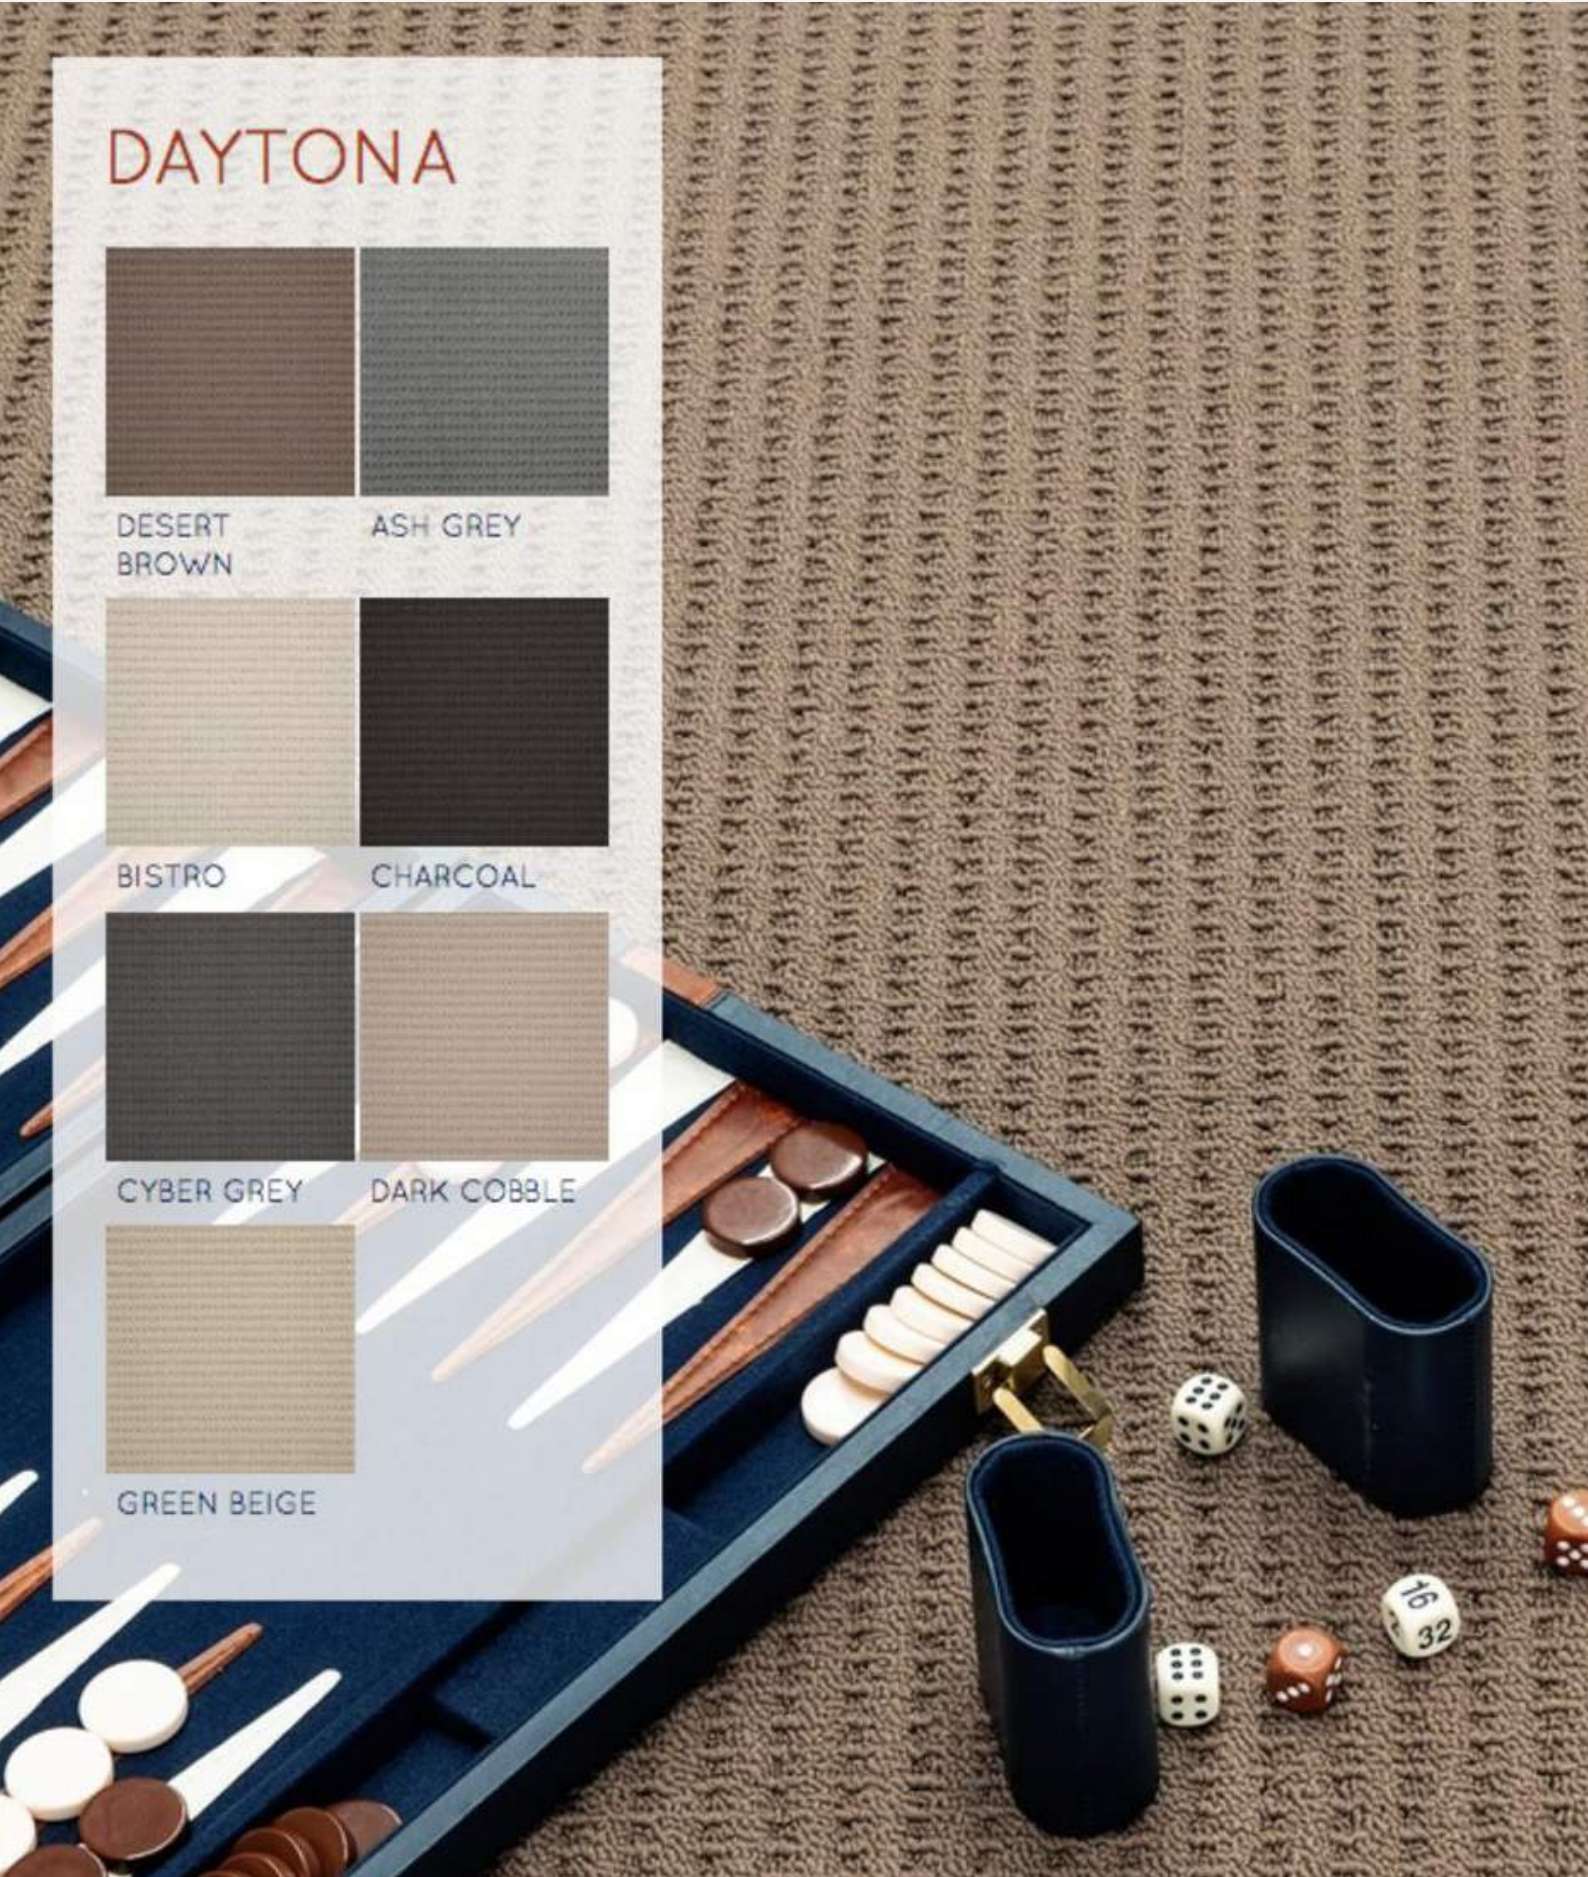

## DAYTONA

DESERT  
BROWN

ASH GREY

BISTRO

CHARCOAL

CYBER GREY

DARK COBBLE

GREEN BEIGE

### CLASSIC colour range<sup>2</sup>

CLASSIC CREAM™

PAPERBARK®

PALE EUCALYPT®

WOODLAND GREY®

DEEP OCEAN®

COTTAGE GREEN®

MANOR RED®

### CONTEMPORARY colour range<sup>2</sup>

SURFMIST®

EVENING HAZE®

SHALE GREY™

DUNE®

WINDSPRAY®

GULLY™

WALLABY™